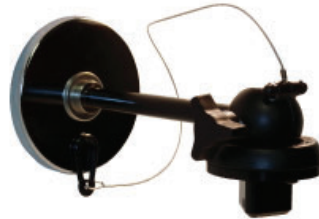

- Reduce time required to setup - single CAT5/6 cable and POE+ power
- Modular mounts for quick and simple camera mounting anywhere
- Aluminum housing is robust and splash resistant
- Patented EtherCon Cat5/6 connection is water proof
- Proven field use track record during at power conditions in both PWR and BWR plants
- Built in Virginia, USA

Contact V3 Integrators, LLC

800-806-9041

Sales@v3is.com

463 Dinwiddie Ave
Waynesboro, Va 22980

Industrial IP/POE PTZ Camera

IPTZ Camera Applications

- General Area Viewing
- Refuel Floor
- SG Platforms
- Low Light Areas
- Under Vessel
- Condenser Bay
- Turbine Building
- Spent Fuel Pool
- Steam Tunnel
- Aux Building
- High Rad Areas
- Permanent Mounting

Examples of IPTZ camera LED lights illuminating BWR condenser bay areas at power - IPTZ cameras used in low light areas for leak detection

IPTZ Modular Mount System - Mounts incorporate a robust dual axis swivel system, stainless steel hardware, and stainless steel safety lanyard

C-MCM "Claw" Clamp Mount

M-MCM Magnetic Mount

SC-MCM Safety Clamp Mount

Specifications	
Optical/Image Sensor	
Resolution	550 lines NTSC
Optical Zoom	28x
Min. Illumination	Color .015 lx
Electrical	
Power	POE+ (802.3at)
Connections	
Camera	Cat5/6 ethercon
Pan and Tilt	
P&T Speed	Variable, Proportional
Pan Range	360° infinite
Tilt Range	-20 - 90°
Physical	
Weight	6.5 lbs (no mount)
Width	6"
Height	11.5"
Max Temp.	122°F
Lighting	White LED 50' range
Video	H.264/MJPEG
Material	Aluminum
Control/Viewing	
Genetec Security Center, Milstone, Onvif	