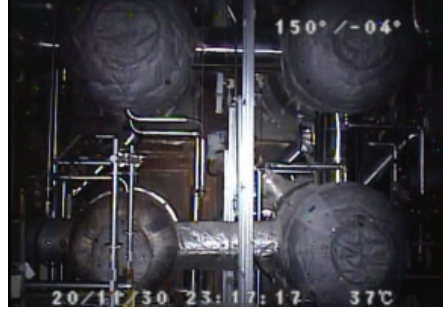

Contact V3 Integrators, LLC

800-806-9041

Sales@v3is.com

463 Dinwiddie Ave
Waynesboro, Va 22980

Industrial IP/POE PTZ Camera

IPTZ Camera Applications

- General Area Viewing
- Refuel Floor
- SG Platforms
- Low Light Areas
- Under Vessel
- Condenser Bay
- Turbine Building
- Spent Fuel Pool
- Steam Tunnel
- Aux Building
- High Rad Areas
- Permanent Mounting

Examples of IPTZ camera LED lights illuminating BWR condenser bay areas at power - IPTZ cameras used in low light areas for leak detection

IPTZ Modular Mount System - Mounts incorporate a robust dual axis swivel system, stainless steel hardware, and stainless steel safety lanyard

C-MCM "Claw" Clamp Mount

M-MCM Magnetic Mount

SC-MCM Safety Clamp Mount

Specifications	
Optical/Image Sensor	
Resolution	550 lines NTSC
Optical Zoom	28x
Min. Illumination	Color .015 lx
Electrical	
Power	POE+ (802.3at)
Connections	
Camera	Cat5/6 ethercon
Pan and Tilt	
P&T Speed	Variable, Proportional
Pan Range	360° infinite
Tilt Range	-20 - 90°
Physical	
Weight	6.5 lbs (no mount)
Width	6"
Height	11.5"
Max Temp.	122°F
Lighting	White LED 50' range
Video	H.264/MJPEG
Material	Aluminum
Control/Viewing	
Genetec Security Center, Milstone, Onvif	